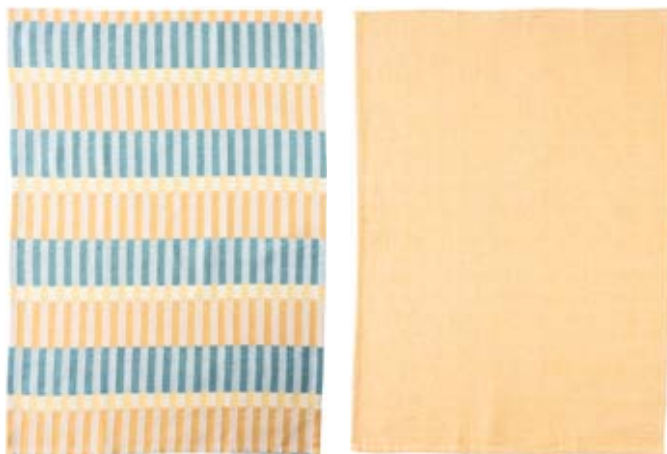

TEX095 **NEU**
Geschirrtuch BLOCKS 2er-Set
70 x 50 cm, **GOTS**