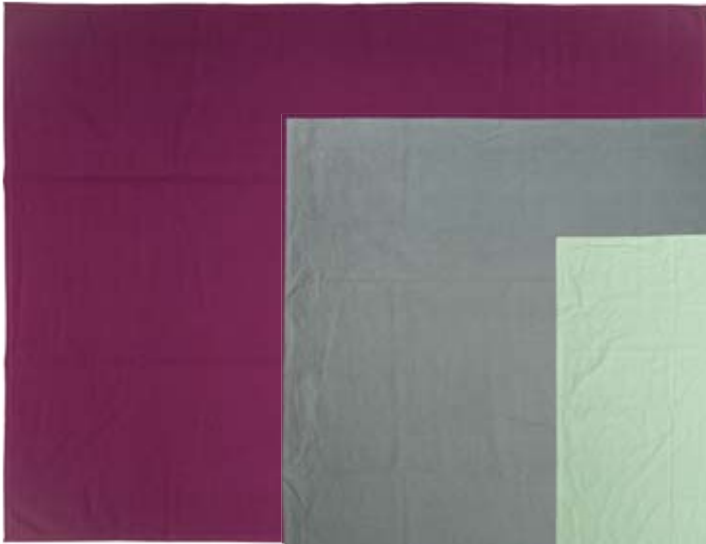

TEX060  
Tischdecke LEAVES 170 cm lavender  
170 × 130 cm, **GOTS**

TEX058  
Serviette LEAVES 40 cm lavender  
40 × 40 cm, **GOTS**

**Organic**  
Certified by CU 844876

TEX059  
Tischläufer LEAVES 150 cm lavender  
150 × 50 cm, **GOTS**